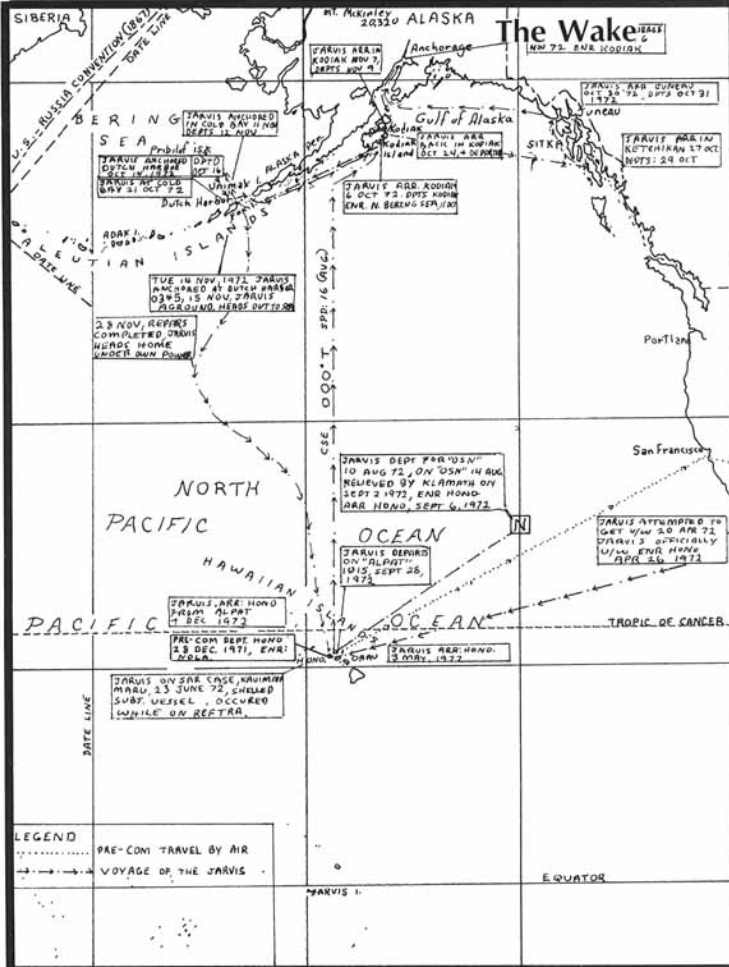

The Wake

ENR 72. ARR KODIAK

mt McKinley 20320 ALASKA

JARVIS ARR. IN KODIAK NOV 7, DEPTS NOV 9

JARVIS ARR. GUNBEU OCT 30 '72, DEPTS OCT 31 1972

JARVIS ARR. IN KODIAK OCT 17 OCT NOTS: 24 OCT

JARVIS ANCHORED IN COLE BAY 11 NOV DEPTS 12 NOV

JARVIS ANCHORED DUTCH HARBOR OCT 16 DEPTS OCT 18 1972

JARVIS ARR. GOLF BAY 21 OCT 72

29 NOV, REPAIRS COMPLETED JARVIS HEADS HOME UNDER OWN POWER

JARVIS DEPT. FOR USN 10 AUG 72, ON USN 14 AUG RELIEVED BY KLAMATH ON SEPT 2 1972, ENR HOND. ARR HOND. SEPT 6, 1972

JARVIS DEPART ON "ALPAT" 1915 SEPT 28, 1972

JARVIS ATTEMPTED TO GET W/W 20 APR 72 JARVIS 2 OFFICIALLY U/LW ENR HOND APR 26 1973

JARVIS ARR. HOND FROM ALPAT 7 DEC 1972

PRE-COM DEPT. HOND 29 DEC 1971, ENR: OCSA

JARVIS ARR. HOND. 3 MAY, 1972

JARVIS ON SAR CASE, NAUIMAH MARU, 23 JUNE 72, SHELLED SUBT. VESSEL, OCCURED WHILE ON RETRA.

LEGEND

- ..... PRE-COM TRAVEL BY AIR
- - - - - VOYAGE OF THE JARVIS

EQUATOR

JARVIS 1